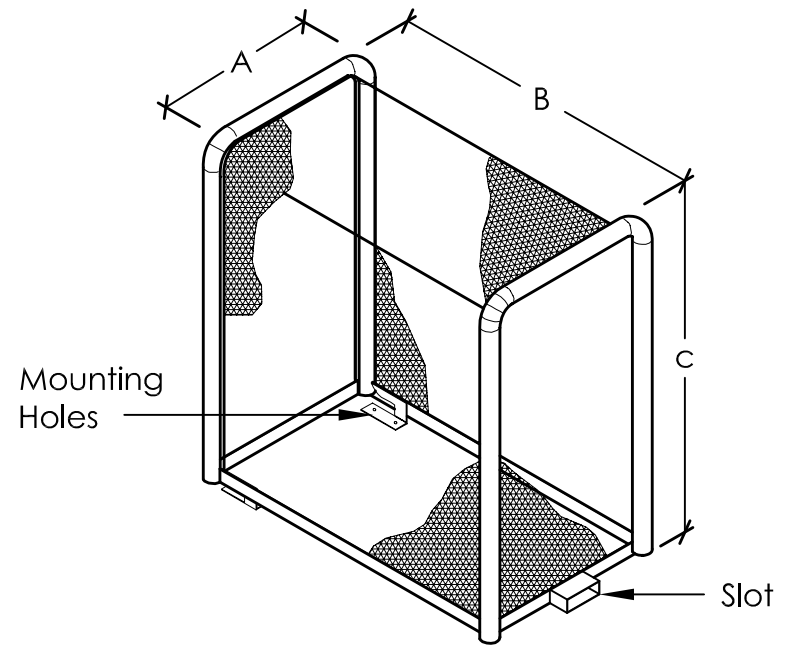

MILD STEEL - Single Swing

PART NO.	A	B	C	*Size	WT.
VB-1218	12"	12"	18"	3/4"	35
VB-2424	12"	24"	24"	3/4"	40
VB-3024	12"	30"	30"	1-11/4"	45
VB-3030	16"	30"	30"	1-11/4"	51
VB-4230	16"	42"	30"	1-1/4-2"	73
VB-4830	16"	48"	30"	1-1/4-2"	78
VB-6623	18"	66"	32"	1-1/4-2"	96

- 1 1/4" Diameter tubular mild steel frame -
- 1" x 1/8" angle - mild steel frame
- 1/2" - #13 flattened mesh expanded steel
- (2 ea.) 1/4" steel hinge plates
- (2 ea.) zinc plated nuts, bolts, washers
- 5Year Warranty
- (1 ea.) lock box (welded to enclosure)
- Powder coating standard

Inter-Lock Lock Box

Inter-Lock Hinge Plate

* size backflow that will fit enclosure

PLOT DATE: 06-20-06