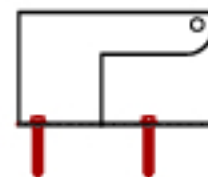

MILD STEEL - Single Swing

PART NO.	A	B	C	*Size	WT.
VB-1218	12"	12"	18"	3/4"	35
VB-2424	12"	24"	24"	3/4"	40
VB-3024	12"	30"	24"	1-1/4"	45
VB-3030	16"	30"	30"	1-1/2"	51
VB-4230	16"	42"	30"	1-1/4-2"	73
VB-4830	16"	48"	30"	1-1/4-2"	78
VB-6632	18"	66"	32"	1-1/4-2"	96

- 1 1/4" Diameter tubular mild steel frame -
- 1" x 1/8" angle - mild steel frame
- 1/2" - #13 flattened mesh expanded steel
- (2 ea.) 1/4" steel hinge plates
- (2 ea.) zinc plated nuts, bolts, washers
- 5Year Warranty
- (1 ea.) lock box (welded to enclosure)
- Powder coating standard

Inter-Lock Lock Box

Inter-Lock Hinge Plate

* size backflow that will fit enclosure