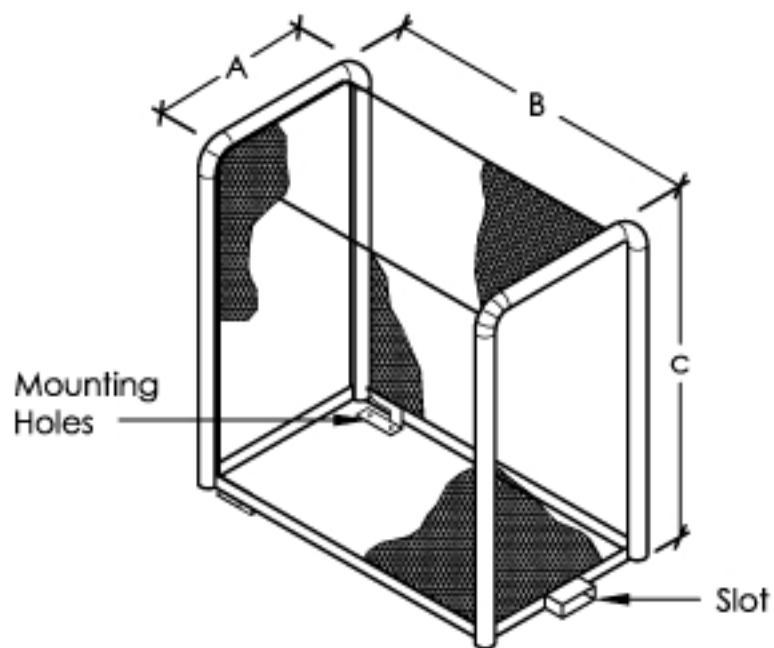

MILD STEEL - Single Swing

PART NO.	A	B	C	*Size	WT.
VB-1218	12"	12"	18"	3/4"	35
VB-2424	12"	24"	24"	3/4"	40
VB-3024	12"	30"	24"	1-1/4"	45
VB-3030	16"	30"	30"	1-1/2"	51
VB-4230	16"	42"	30"	1-1/4-2"	73
VB-4830	16"	48"	30"	1-1/4-2"	78
VB-6632	18"	66"	32"	1-1/4-2"	96

- 1 1/4" Diameter tubular mild steel frame -
- 1" x 1/8" angle - mild steel frame
- 1/2" - #13 flattened mesh expanded steel
- (2 ea.) 1/4" steel hinge plates
- (2 ea.) zinc plated nuts, bolts, washers
- 5Year Warranty
- (1 ea.) lock box (welded to enclosure)
- Powder coating standard

Inter-Lock Lock Box

Inter-Lock Hinge Plate

* size backflow that will fit enclosure